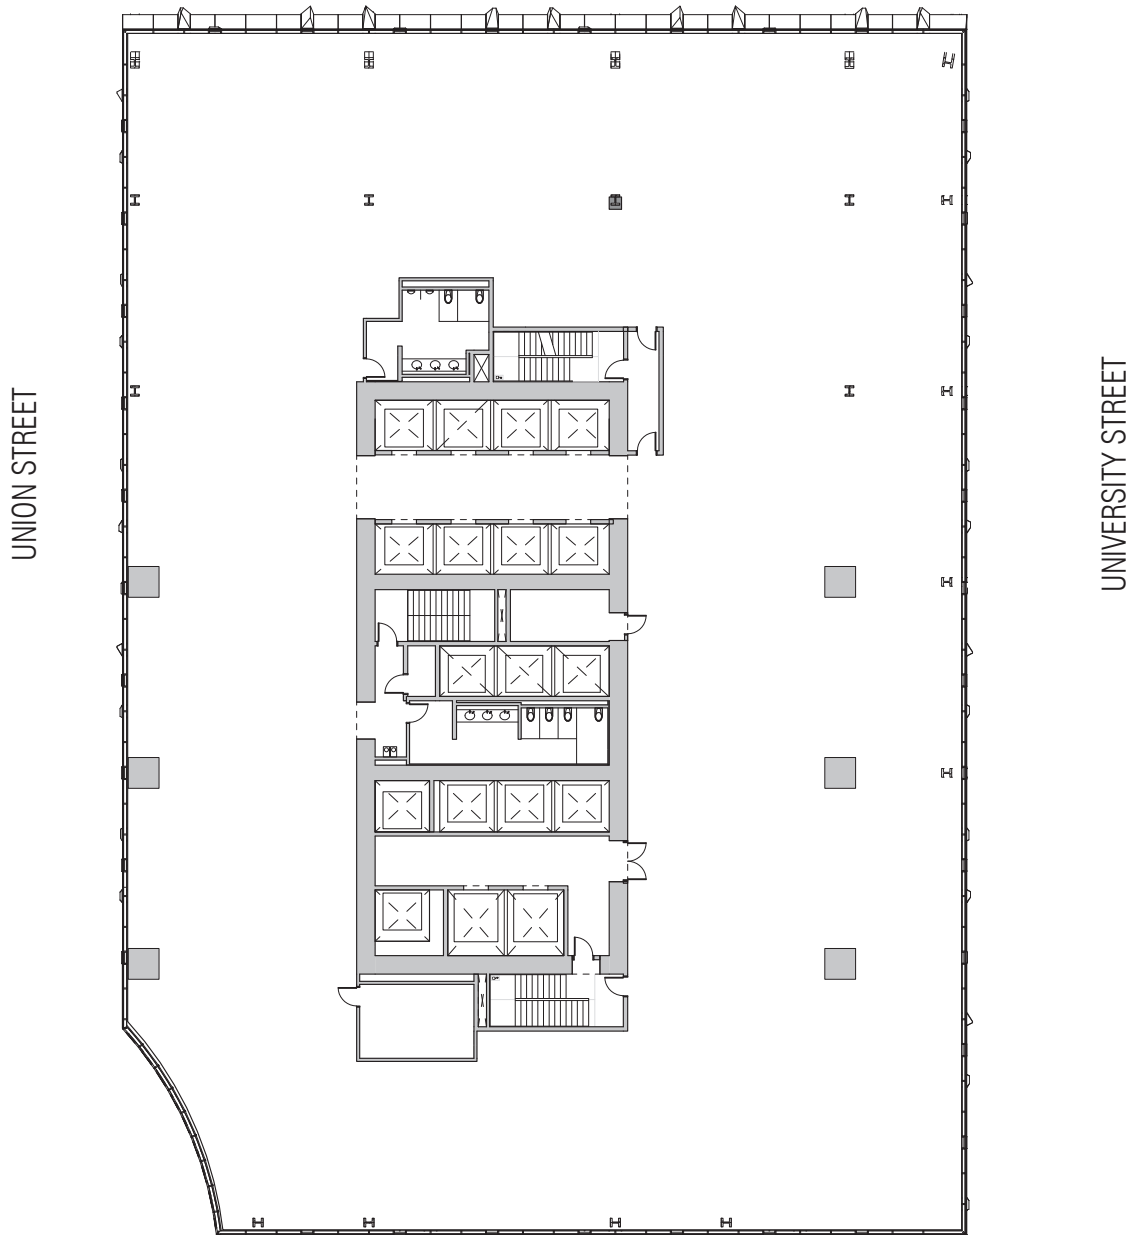

Level 11 Floor Plan

26,151 RSF

FIFTH AVENUE

FOURTH AVENUE

**WRIGHT
RUNSTAD
& COMPANY**

For Leasing Information Contact: JLL

Lisa Stewart
lisa.stewart@am.jll.com
206-607-1786

Cleita Harvey
ceita.harvey@am.jll.com
206-607-1794