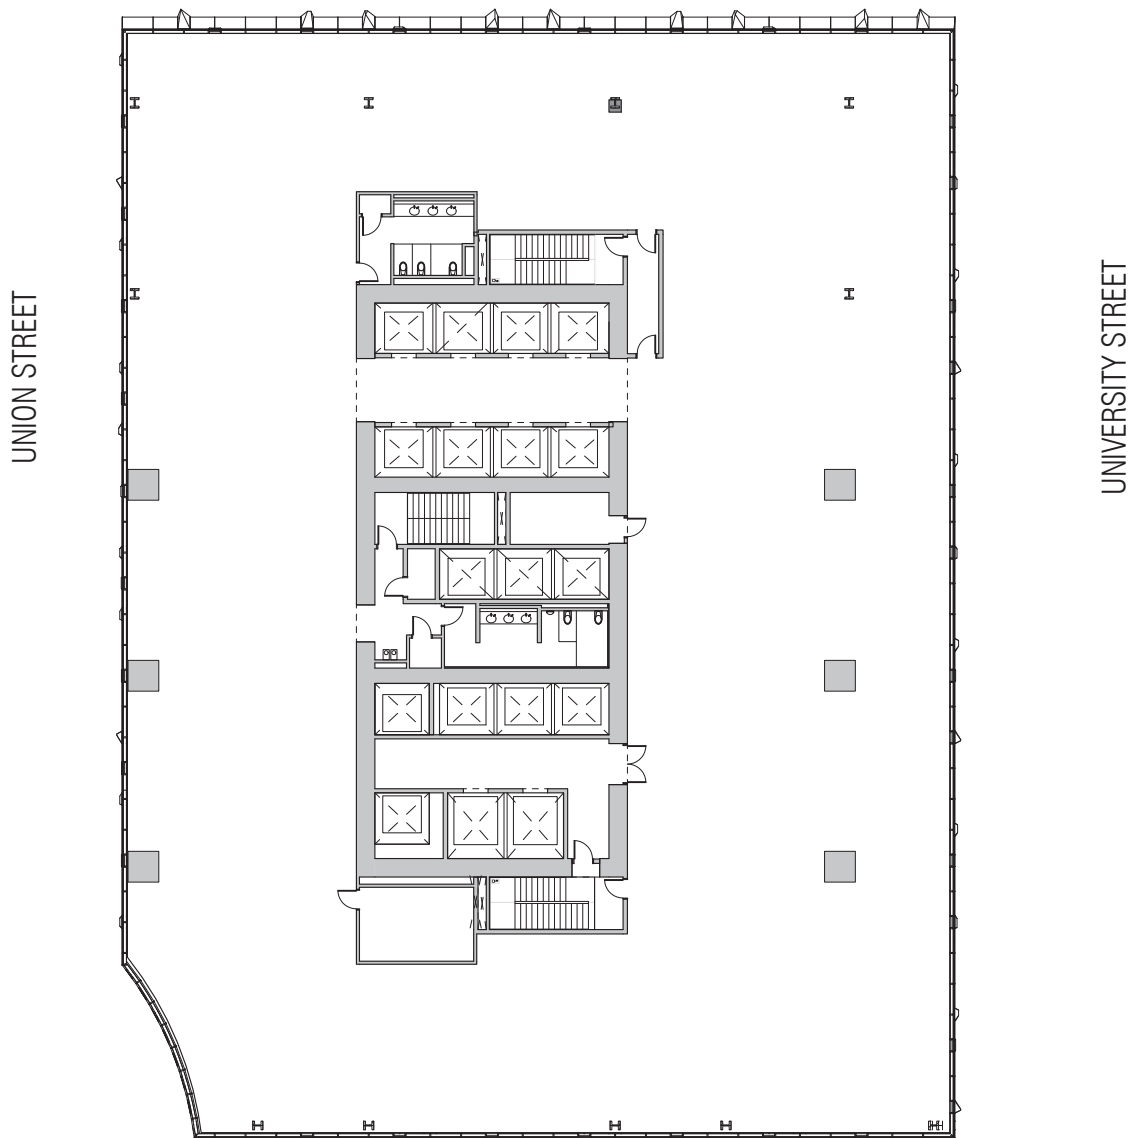

Level 15 Floor Plan

23,545 RSF

FIFTH AVENUE

FOURTH AVENUE

NORTH

**WRIGHT
RUNSTAD
& COMPANY**

For Leasing Information Contact: JLL

Lisa Stewart
lisa.stewart@am.jll.com
206-607-1786