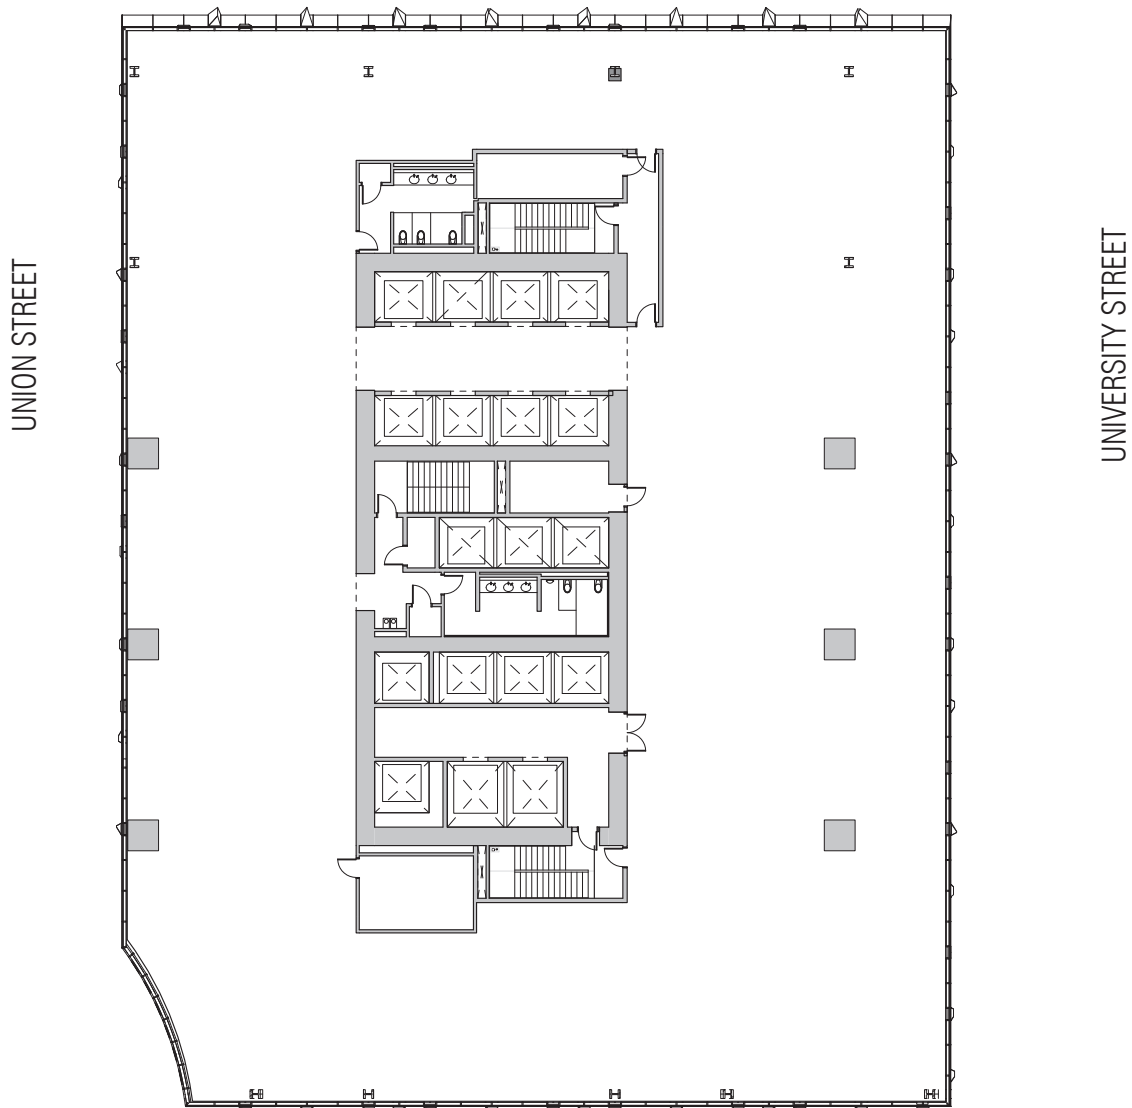

Level 16 Floor Plan

22,798 RSF

FIFTH AVENUE

FOURTH AVENUE

**WRIGHT
RUNSTAD
& COMPANY**

For Leasing Information Contact: JLL

Lisa Stewart
lisa.stewart@am.jll.com
206-607-1786

Cleita Harvey
ceita.harvey@am.jll.com
206-607-1794