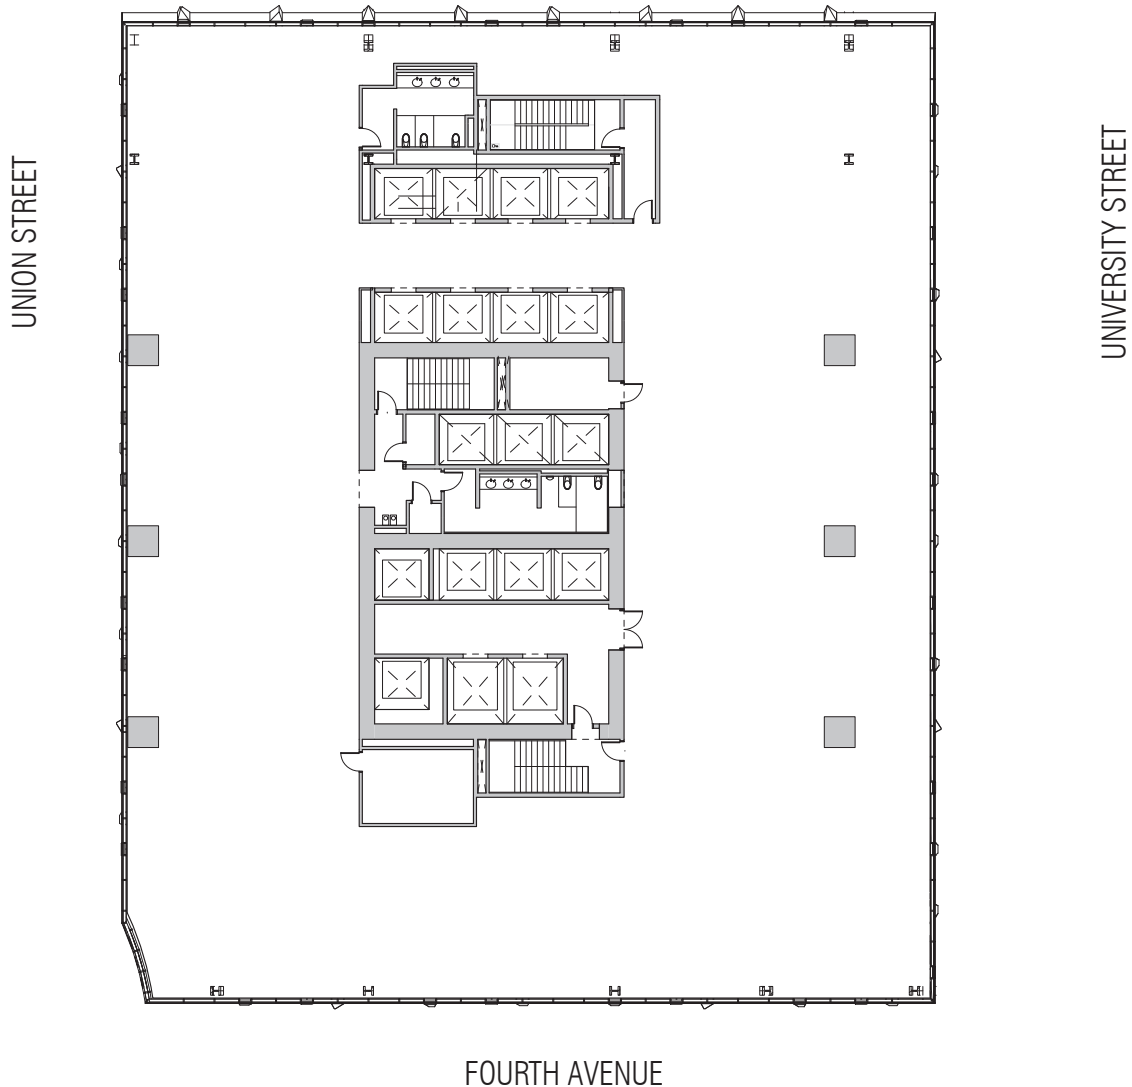

Level 20 Floor Plan

20,155 RSF

FIFTH AVENUE

**WRIGHT
RUNSTAD
& COMPANY**

For Leasing Information Contact: JLL

Lisa Stewart
lisa.stewart@am.jll.com
206-607-1786

Cleita Harvey
ceita.harvey@am.jll.com
206-607-1794