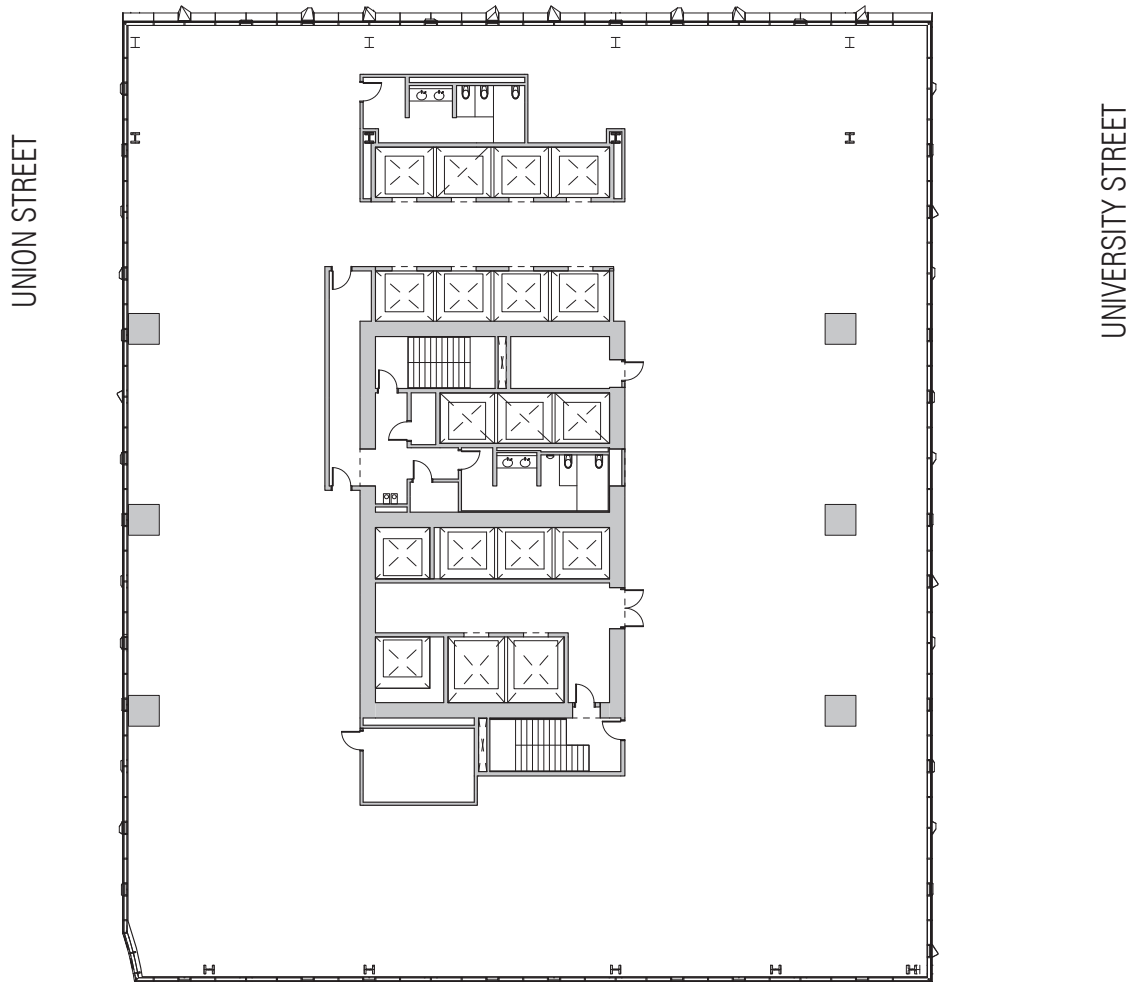

Level 21 Floor Plan

19,872 RSF

FIFTH AVENUE

UNION STREET

UNIVERSITY STREET

FOURTH AVENUE

**WRIGHT
RUNSTAD
& COMPANY**

For Leasing Information Contact: JLL