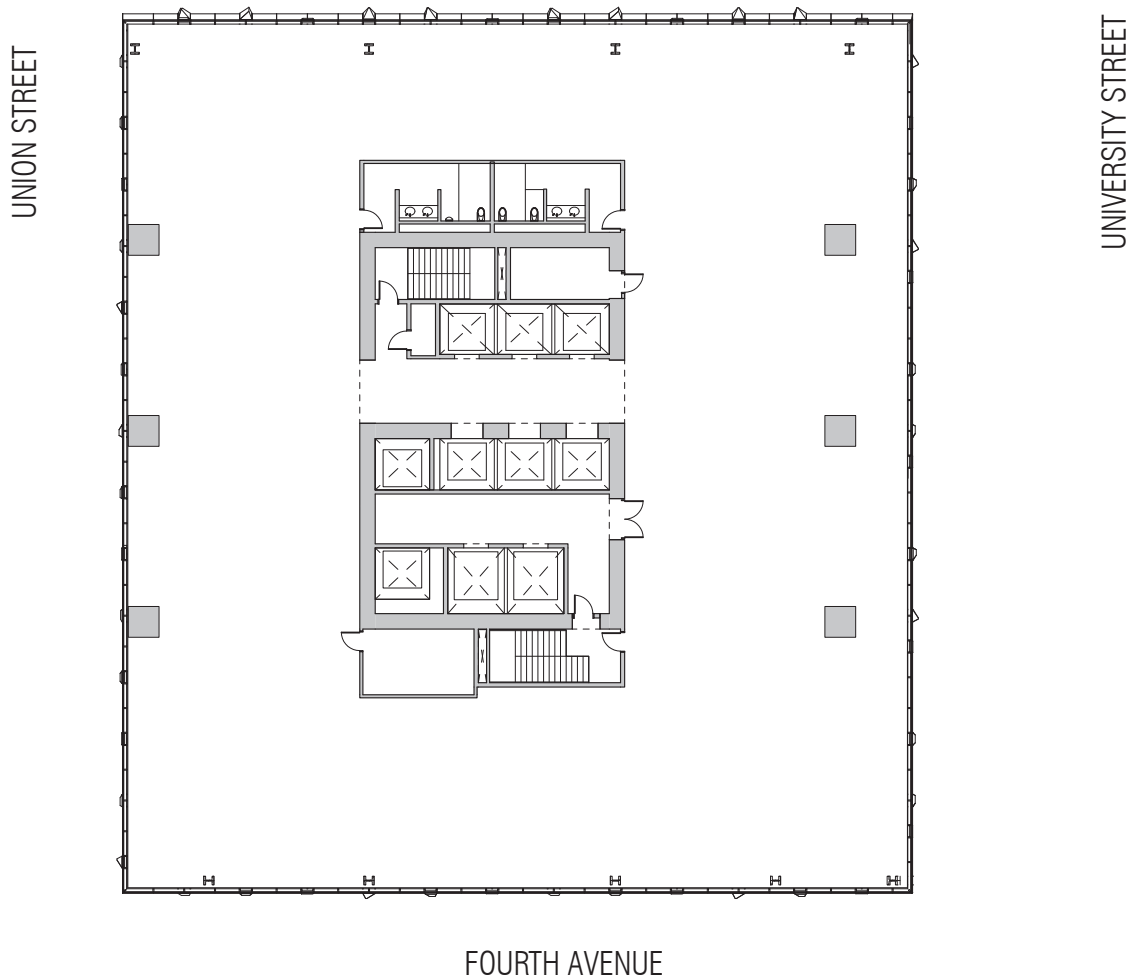

Level 26 Floor Plan

18,198 RSF

FIFTH AVENUE

NORTH

**WRIGHT
RUNSTAD
& COMPANY**

For Leasing Information Contact: JLL

Lisa Stewart
lisa.stewart@am.jll.com
206-607-1786

Cleita Harvey
ceita.harvey@am.jll.com
206-607-1794