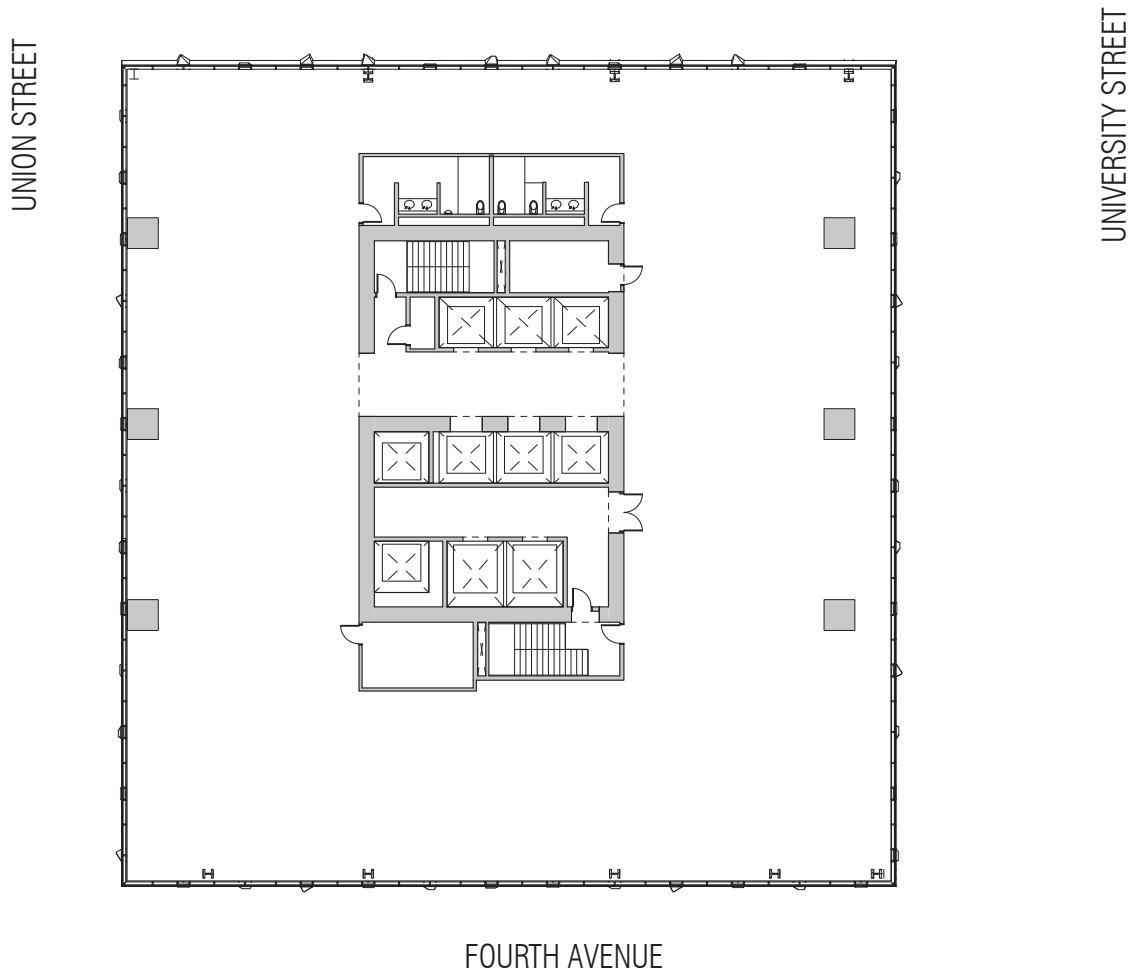

Level 30 Floor Plan

16,643 RSF

FIFTH AVENUE

**WRIGHT
RUNSTAD
& COMPANY**

For Leasing Information Contact: JLL

Lisa Stewart
lisa.stewart@am.jll.com
206-607-1786

Cleita Harvey
ceita.harvey@am.jll.com
206-607-1794