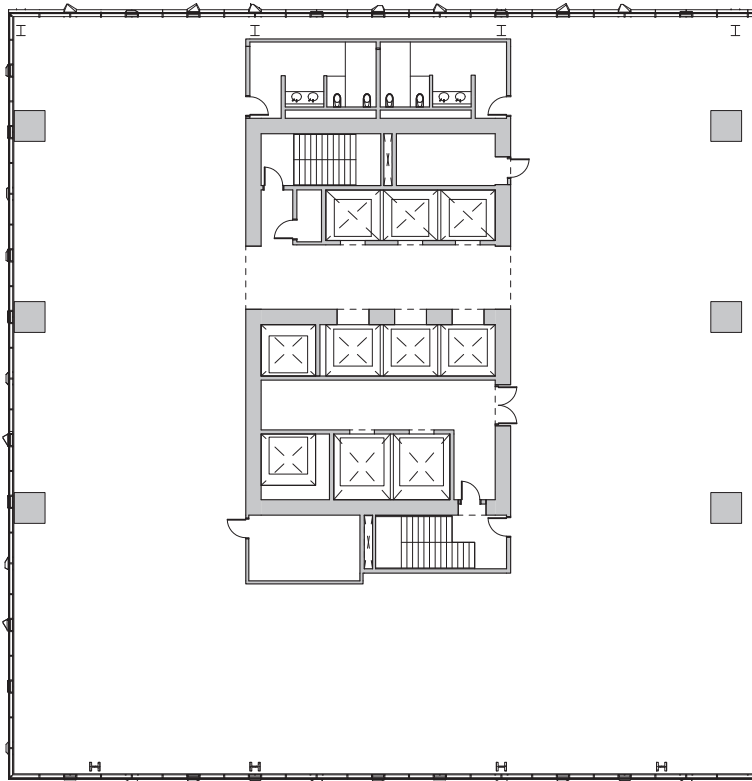

Level 36 Floor Plan

14,940 RSF

FIFTH AVENUE

UNION STREET

UNIVERSITY STREET

FOURTH AVENUE

**WRIGHT
RUNSTAD
& COMPANY**

For Leasing Information Contact: JLL